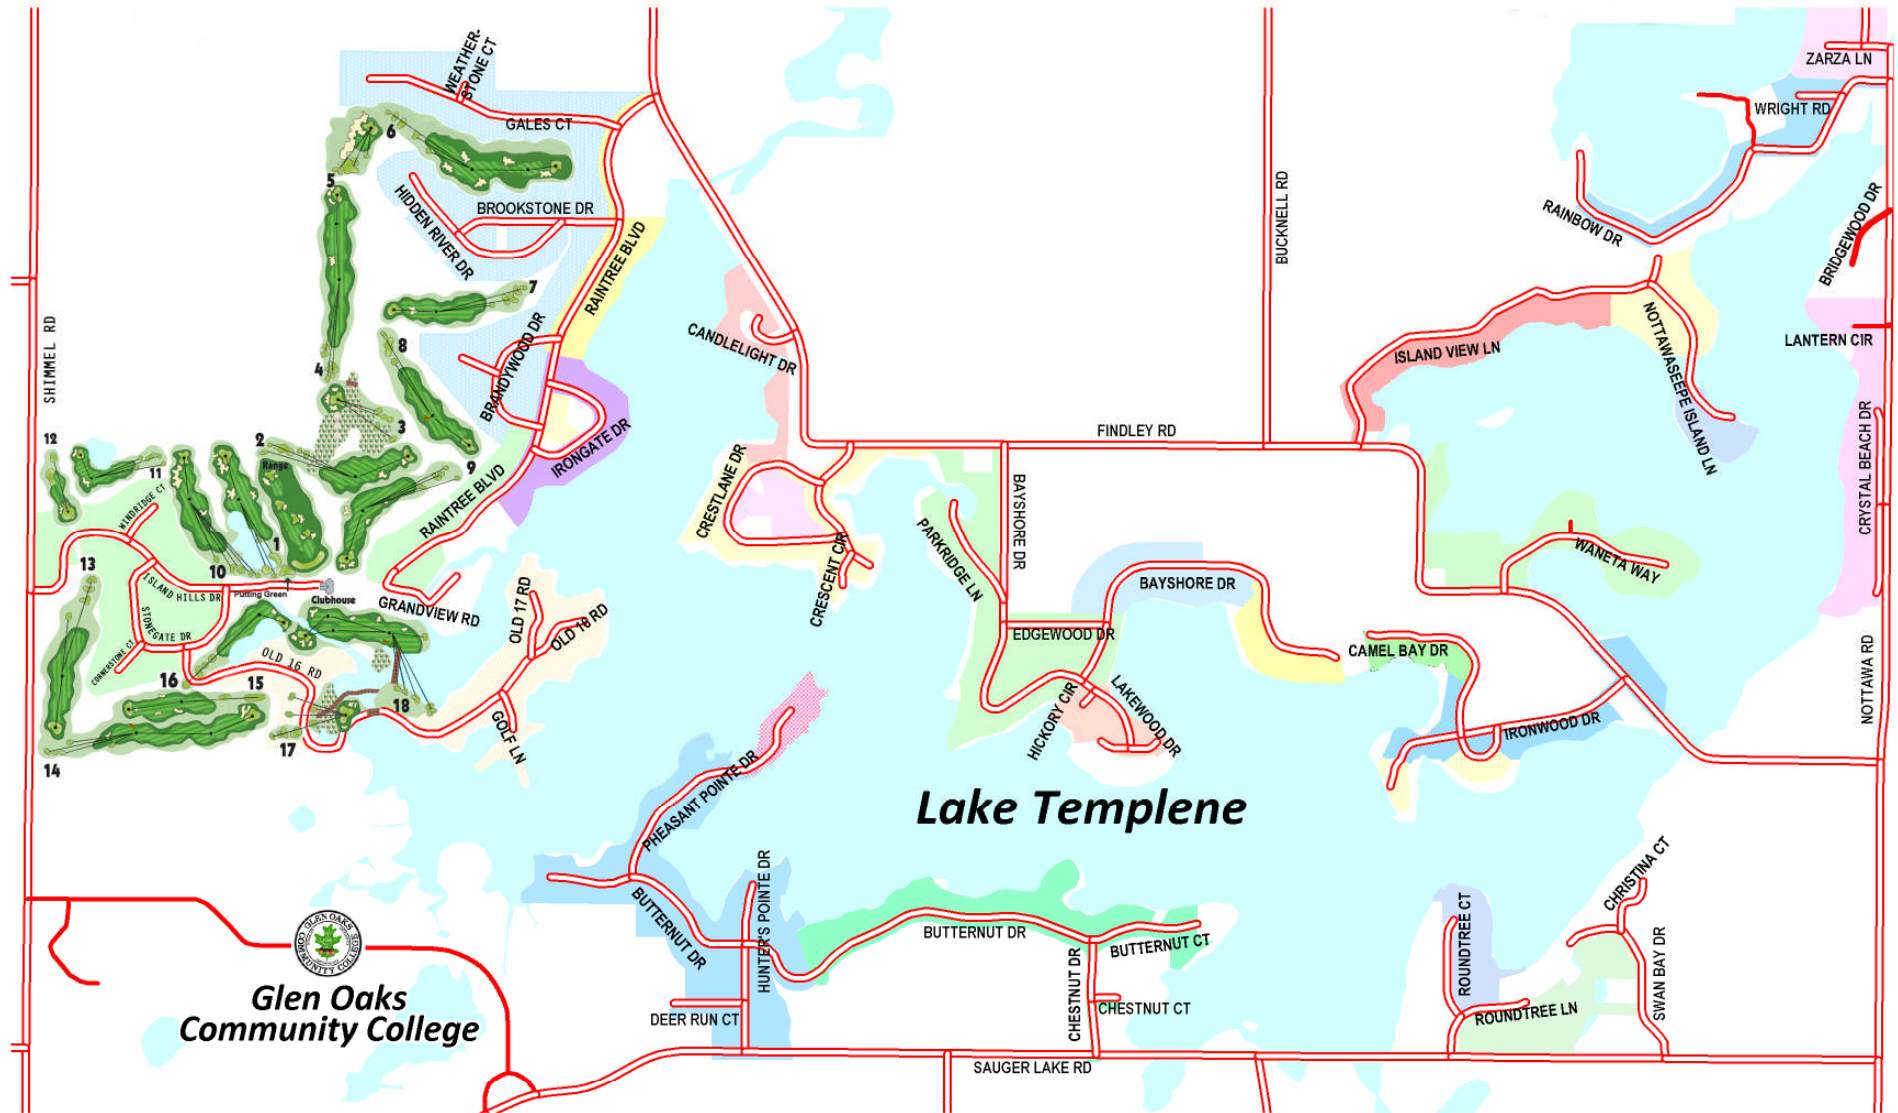

Lake Templene St Joseph County, Michigan

Basemap Produced By: St Joseph County Land Resource Centre.
Geographic Information Systems Department (269) 467-5576.